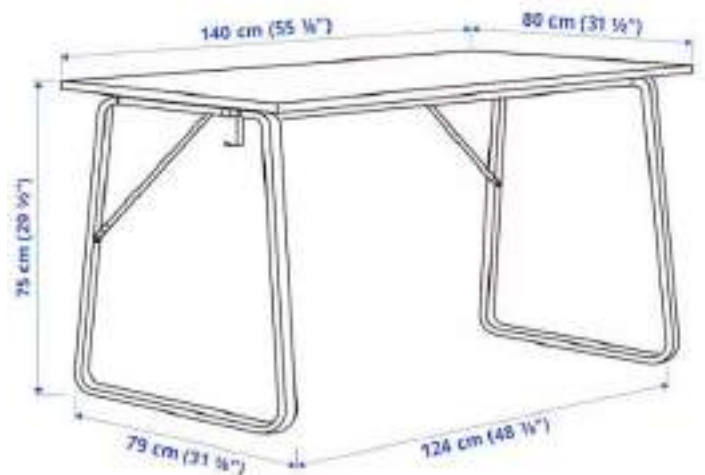

Easy Care

Table top/underframe for table top

Wipe clean with a damp cloth.

Check regularly that all assembly fastenings are properly tightened and retighten when necessary.